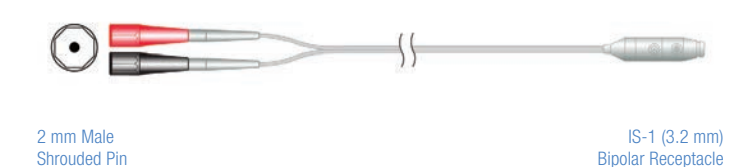

*ATAR D-IS1 2Pace Series

*Available for special order only.