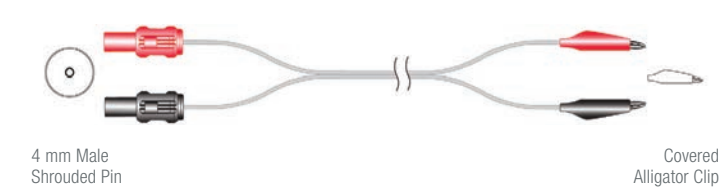

ATAR-R T4P Series