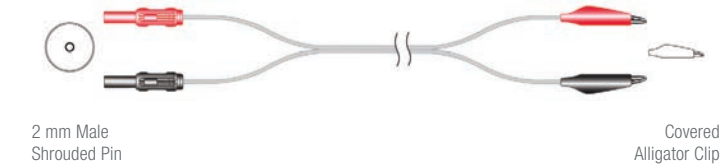

Model No. Reusable Series <i>(One per box)</i>	Model No. Disposable Series <i>(Five per box)</i>	Usable Length	Proximal End Pin Configuration	Distal End Pin Configuration
ATAR-A	ATAR D-A	250 cm	2 mm male shrouded	0.9 - 2 mm female
ATAR-V	ATAR D-V	250 cm	2 mm male shrouded	0.9 - 2 mm female
ATAR-V2	ATAR D-V2	250 cm	2 mm male unshrouded	0.9 - 2 mm female
ATAR-T	ATAR D-T	250 cm	2 mm male shrouded	2 mm female shrouded
ATAR-T2	ATAR D-T2	250 cm	2 mm male shrouded	2 mm male unshrouded
ATAR-R	ATAR D-R	35 cm	2 mm male shrouded	Covered alligator
ATAR-RL	ATAR D-RL	250 cm	2 mm male shrouded	Covered alligator
ATAR-R 1	ATAR D-R 1	250 cm	2 mm male unshrouded	Covered alligator
ATAR-R D2P	ATAR D-R D2P	250 cm	2 mm male shrouded	Covered alligator
ATAR-R T4P	ATAR D-R T4P	250 cm	4 mm male shrouded	Covered alligator
ATAR-R X2	ATAR D-R X2	90 cm	Covered alligator	Covered alligator
ATAR-R X2L	ATAR D-R X2L	250 cm	Covered alligator	Covered alligator
ATAR-R NP	ATAR D-R NP	200 cm	Covered alligator	1.5 mm female shrouded
ATAR-MDTR	ATAR D-MDTR	250 cm	2 x 0.5 mm male	Covered alligator
ATAR-MDT	ATAR D-MDT	30 cm	2 mm male shrouded	2 x 0.5 mm female
ATAR-MDTS	ATAR D-MDTS	20 cm	2 mm male shrouded	2 x 0.5 mm female
ATAR-MDTL	ATAR D-MDTL	250 cm	2 mm male shrouded	2 x 0.5 mm female
ATAR-MDT2	ATAR D-MDT2	250 cm	2 x 0.5 mm male	0.9 - 2 mm female
ATAR-MDT2S-A	ATAR D-MDT2S-A	30 cm	2 x 0.5 mm male	0.9 - 2 mm female
ATAR-MDT2S-V	ATAR D-MDT2S-V	30 cm	2 x 0.5 mm male	0.9 - 2 mm female
ATAR-MDT3	ATAR D-MDT3	250 cm	2 mm male shrouded	2 x 0.5 mm male
<i>(One per box)</i>				
N/A	*ATAR D-IS1 R	250 cm	IS-1 (3.2 mm) connector	Covered alligator
N/A	*ATAR D-IS1 2Pace	250 cm	2 mm male shrouded	IS-1 (3.2 mm) bipolar

Standard lengths are noted above. Other lengths available upon request.

*Available for special order only.

ATAR-A Series

ATAR-R1

ATAR-MDTR Series

ATAR-V Series

ATAR-R D2P Series

ATAR-MDT Series