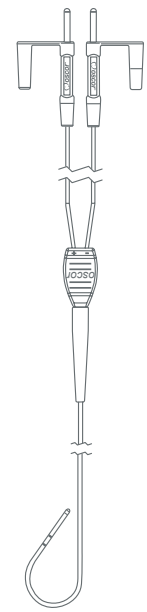

ATAR™ Connection Specifications:

**EXTERNAL PACEMAKER or
DIAGNOSTIC MACHINE with
2 mm shrouded pin receptacle**
**non-sterile*

ATAR EXTENSION CABLE
**sterile*
Proximal End

Distal End

**ELECTRODE or TEMPORARY
LEAD or HEARTWIRE or ANY
COMPATIBLE CABLE**
**sterile*

ATAR™

TEMPORARY EXTENSION CABLES

ATAR™ Temporary Extension Cables connect temporary pacing leads (Oscor TB and Helios Series) and temporary pacing wires (Oscor TME Series) to external pacemakers (Oscor PACE 101H, PACE 203H, or PACE 300). The ATAR™ temporary extension cables feature a patented 2 mm touch-protected pin quick connection allowing for a safe and fast connection between pacemakers and temporary pacing leads, heartwires or similar devices.