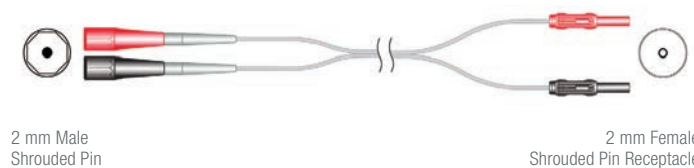

ATAR-T Series