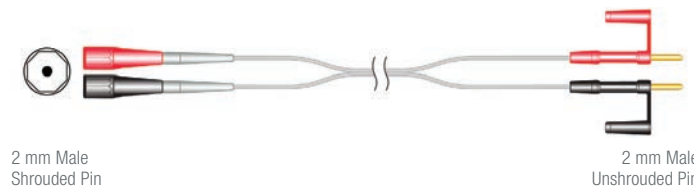

ATAR-T2 Series