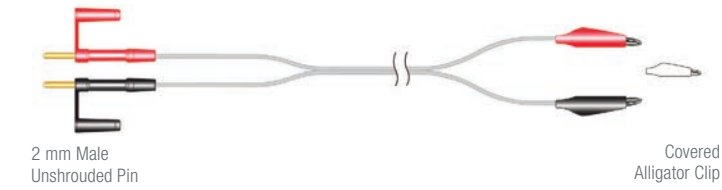

ATAR™ Temporary Extension Cables connect temporary pacing leads (Oscor TB and Helios Series) and temporary pacing wires (Oscor TME Series) to external pacemakers (Oscor PACE 101H, PACE 203H, or PACE 300). The ATAR™ temporary extension cables feature a patented 2 mm touch-protected pin quick connection allowing for a safe and fast connection between pacemakers and temporary pacing leads, heartwires or similar devices.