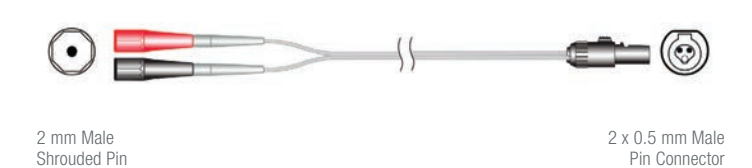

ATAR-MDT3 Series