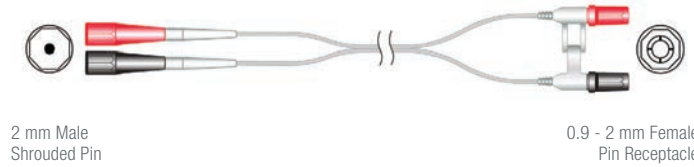

Model No. Reusable Series <i>(One per box)</i>	Model No. Disposable Series <i>(Five per box)</i>	Usable Length	Proximal End Pin Configuration	Distal End Pin Configuration
ATAR-A	ATAR D-A	250 cm	2 mm male shrouded	0.9 - 2 mm female
ATAR-V	ATAR D-V	250 cm	2 mm male shrouded	0.9 - 2 mm female
ATAR-V2	ATAR D-V2	250 cm	2 mm male unshrouded	0.9 - 2 mm female
ATAR-T	ATAR D-T	250 cm	2 mm male shrouded	2 mm female shrouded
ATAR-T2	ATAR D-T2	250 cm	2 mm male shrouded	2 mm male unshrouded
ATAR-R	ATAR D-R	35 cm	2 mm male shrouded	Covered alligator
ATAR-RL	ATAR D-RL	250 cm	2 mm male shrouded	Covered alligator
ATAR-R 1	ATAR D-R 1	250 cm	2 mm male unshrouded	Covered alligator
ATAR-R D2P	ATAR D-R D2P	250 cm	2 mm male shrouded	Covered alligator
ATAR-R T4P	ATAR D-R T4P	250 cm	4 mm male shrouded	Covered alligator
ATAR-R X2	ATAR D-R X2	90 cm	Covered alligator	Covered alligator
ATAR-R X2L	ATAR D-R X2L	250 cm	Covered alligator	Covered alligator
ATAR-R NP	ATAR D-R NP	200 cm	Covered alligator	1.5 mm female shrouded
ATAR-MDTR	ATAR D-MDTR	250 cm	2 x 0.5 mm male	Covered alligator
ATAR-MDT	ATAR D-MDT	30 cm	2 mm male shrouded	2 x 0.5 mm female
ATAR-MDTS	ATAR D-MDTS	20 cm	2 mm male shrouded	2 x 0.5 mm female
ATAR-MDTL	ATAR D-MDTL	250 cm	2 mm male shrouded	2 x 0.5 mm female
ATAR-MDT2	ATAR D-MDT2	250 cm	2 x 0.5 mm male	0.9 - 2 mm female
ATAR-MDT2S-A	ATAR D-MDT2S-A	30 cm	2 x 0.5 mm male	0.9 - 2 mm female
ATAR-MDT2S-V	ATAR D-MDT2S-V	30 cm	2 x 0.5 mm male	0.9 - 2 mm female
ATAR-MDT3	ATAR D-MDT3	250 cm	2 mm male shrouded	2 x 0.5 mm male
<i>(One per box)</i>				
N/A	*ATAR D-IS1 R	250 cm	IS-1 (3.2 mm) connector	Covered alligator
N/A	*ATAR D-IS1 2Pace	250 cm	2 mm male shrouded	IS-1 (3.2 mm) bipolar

Standard lengths are noted above. Other lengths available upon request.

*Available for special order only.

ATAR-A Series

ATAR-R1

ATAR-MDTR Series

ATAR-V Series

ATAR-R D2P Series

ATAR-MDT Series