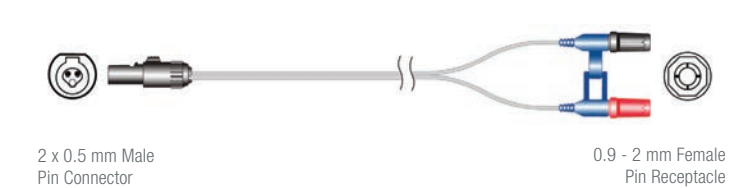

ATAR-MDT2 Series